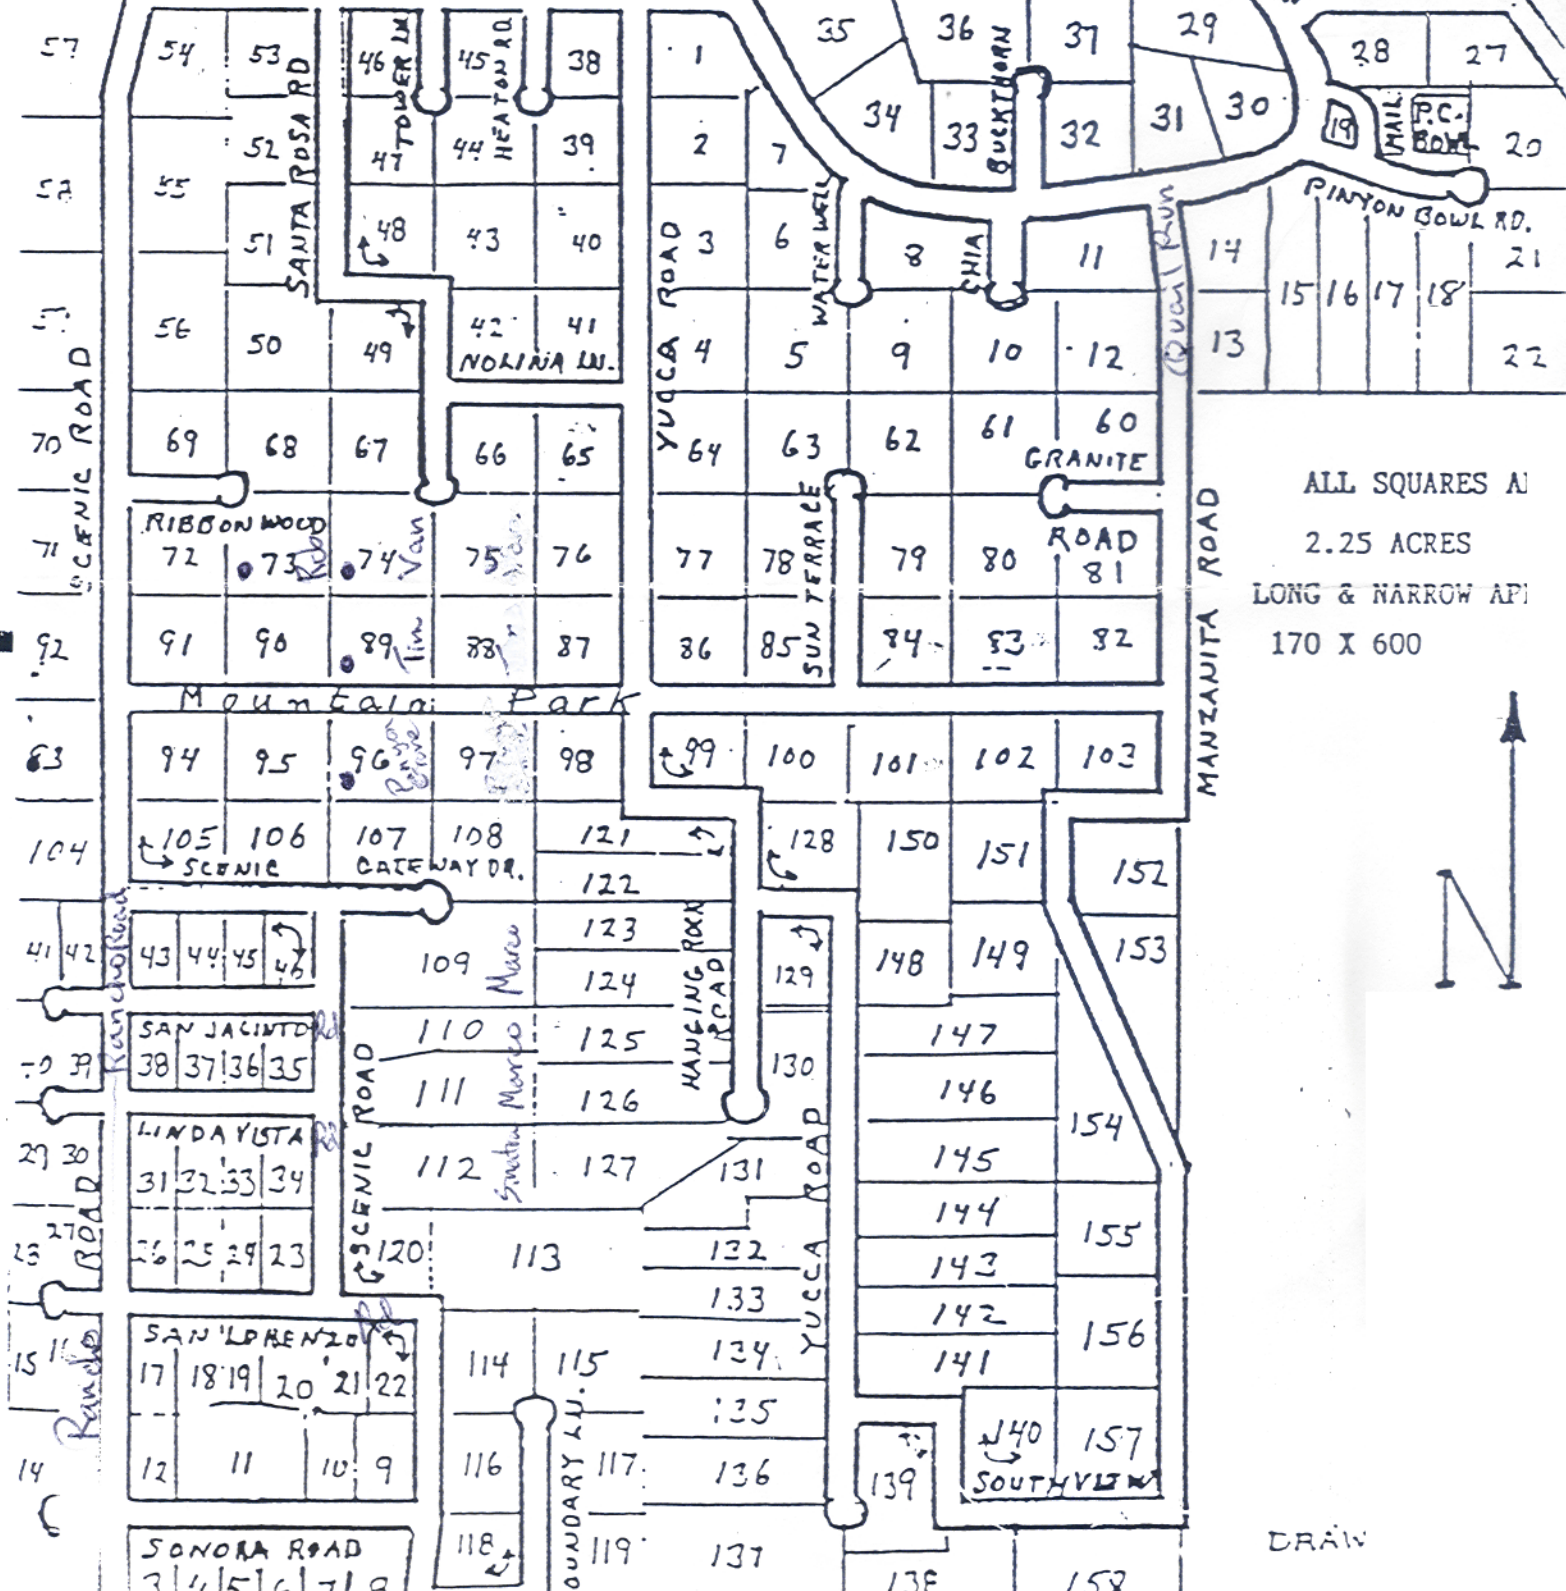

PINYON CREST

CARRIEDO ROAD

PINYON CREST ROAD

JUNIPER RD.

ALL SQUARES ARE
2.25 ACRES
LONG & NARROW APN
170 X 600

DRAW