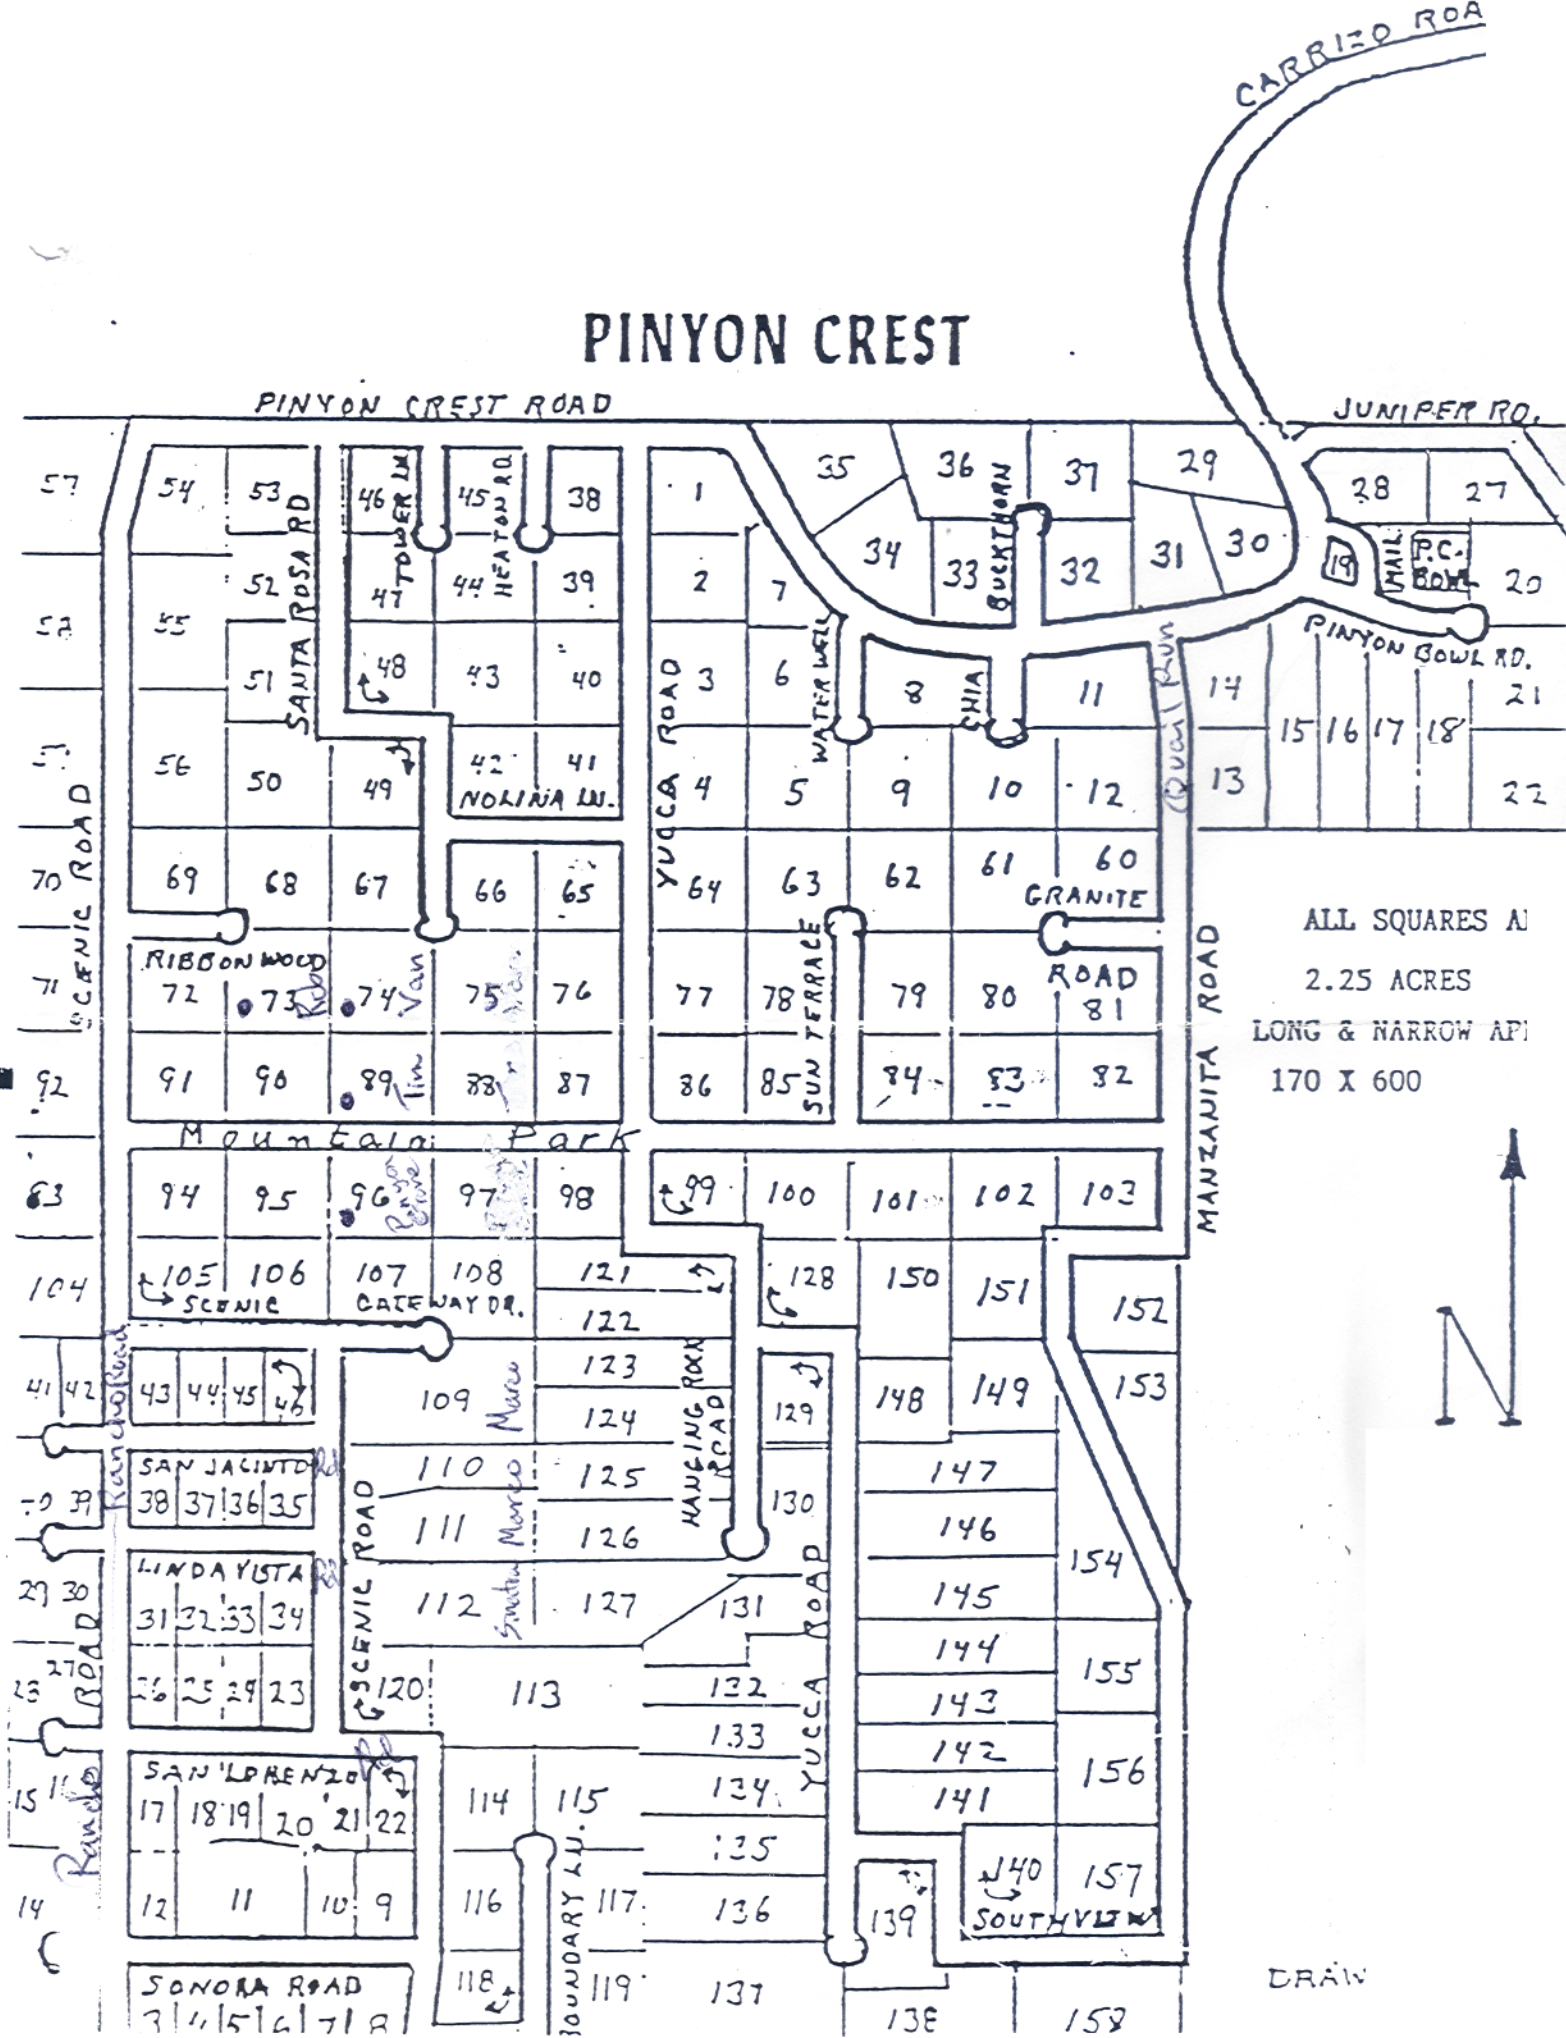

PINYON CREST

CARRIEDO ROAD

PINYON CREST ROAD

JUNIPER RD.

ALL SQUARES ARE
2.25 ACRES
LONG & NARROW APN
170 X 600

DRAW